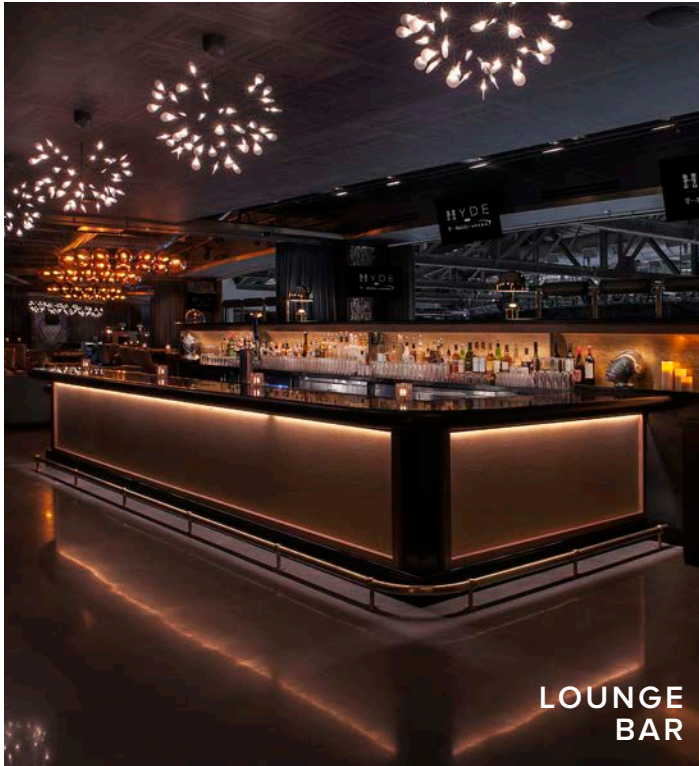

HYDE LIVING ROOM

HYDE LOUNGE

EST.  2005

HYDE

LOUNGE

at

T-Mobile ARENA

3780 LAS VEGAS BLVD. S
LAS VEGAS, NV 89158
HYDETMOBILEARENA.COM

LOUNGE
BAR

PREMIUM
MIXOLOGY

Hyde T-Mobile Arena sets a new standard for Las Vegas luxury entertainment. The 18,000-square-foot venue extends over the arena's general seating to provide unparalleled views of world-class concerts and sporting events, as well as sweeping floor-to-ceiling window views of the Vegas Strip.

Guests enjoy gourmet cuisine, custom mixology from four full service bars and table side bottle service, all from the comfort of a luxurious lounge with private living rooms accented by modernized antique styling.

Sports, music, and entertainment fans looking for the most opulent seats need look no further than Hyde T-Mobile Arena.

HIGHLIGHTS

- Accommodates up to 789 guests
- Upscale lounge atmosphere
- Private enclaves and flexible event space
- Dedicated VIP elevator access
- Premium seating, membership and VIP programs
- Specialty cocktails by award winning mixologists made with only the freshest juices and organic ingredients
- Full service catering
- State of the art sound system and DJ booth
- Photo booth
- Valet and self parking available
- Shuttle and bus drop off areas available