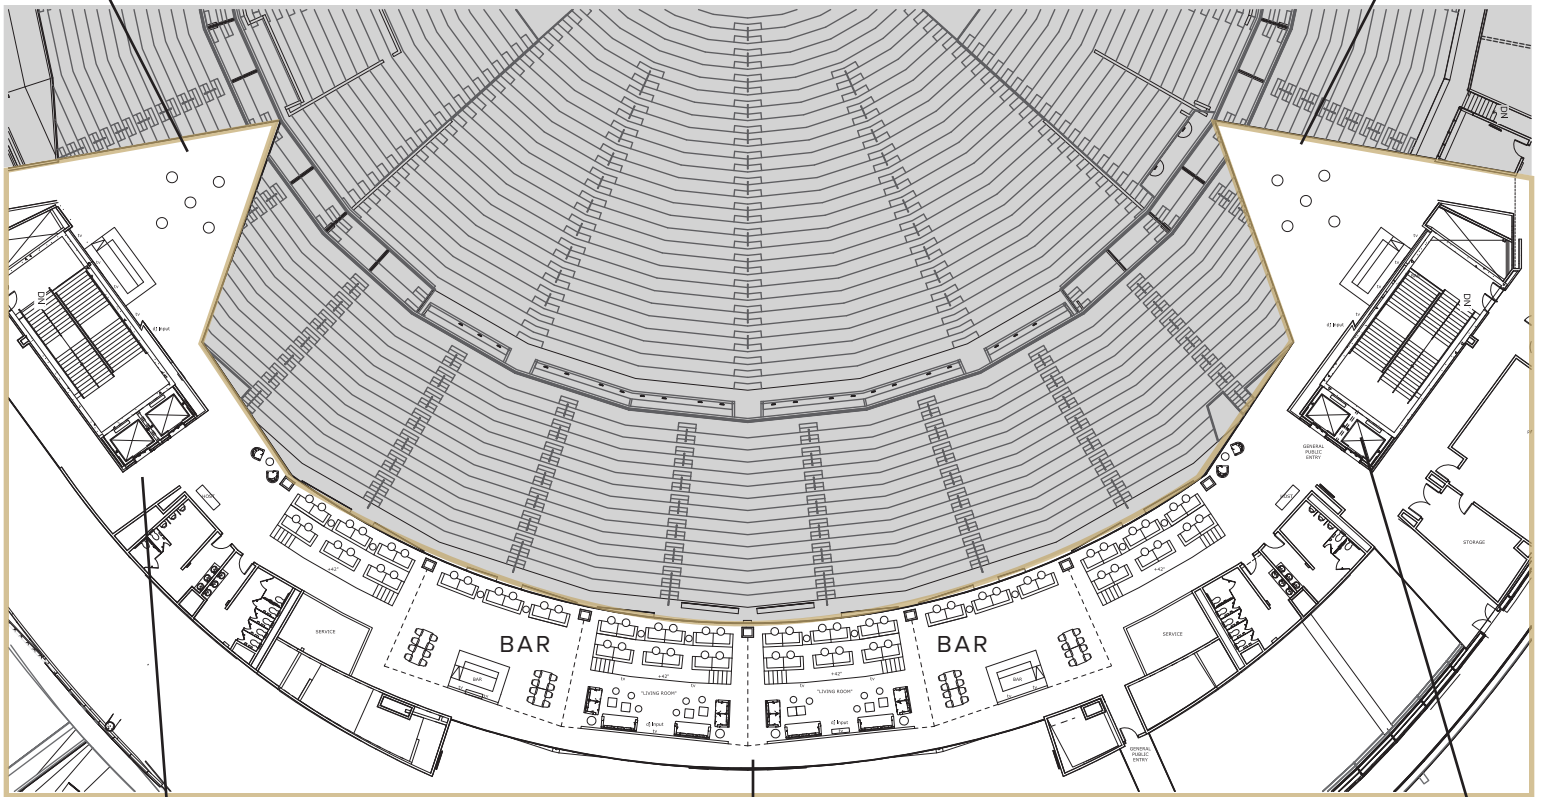

LOUNGE
BAR

PREMIUM
MIXOLOGY

Hyde T-Mobile Arena sets a new standard for Las Vegas luxury entertainment. The 18,000-square-foot venue extends over the arena's general seating to provide unparalleled views of world-class concerts and sporting events, as well as sweeping floor-to-ceiling window views of the Vegas Strip.

LOUNGE

at
T-Mobile ARENA

3780 LAS VEGAS BLVD. S
LAS VEGAS, NV 89158
HYDETMOBILEARENA.COM

GREY GOOSE LOFT

STELLA LOFT

VIP ELEVATOR ACCESS

DJ BOOTH

ELEVATOR ACCESS